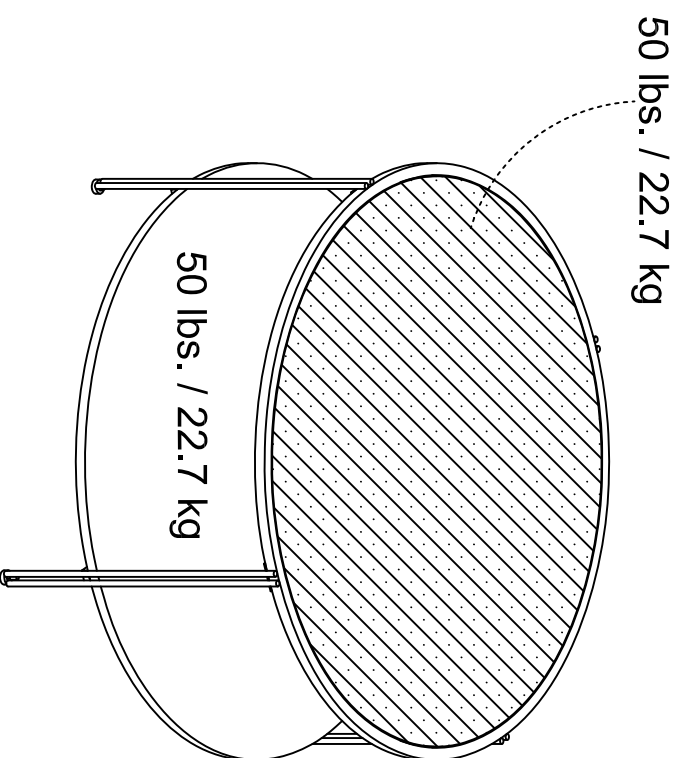

8250911COM Round Coffee Table

Wood Breakdown:
PB 42.1% ,Steel 21.8%,Glass 36.1%
Total storage: 4 cubic feet

Overall Product Size:
32.12" W x 32.12" D x17.7" H
81.6cm W x 81.6cm D x 45m H

Maximum Weight Capacities
Unit Weight: 27.72 lbs. (12.6kg)