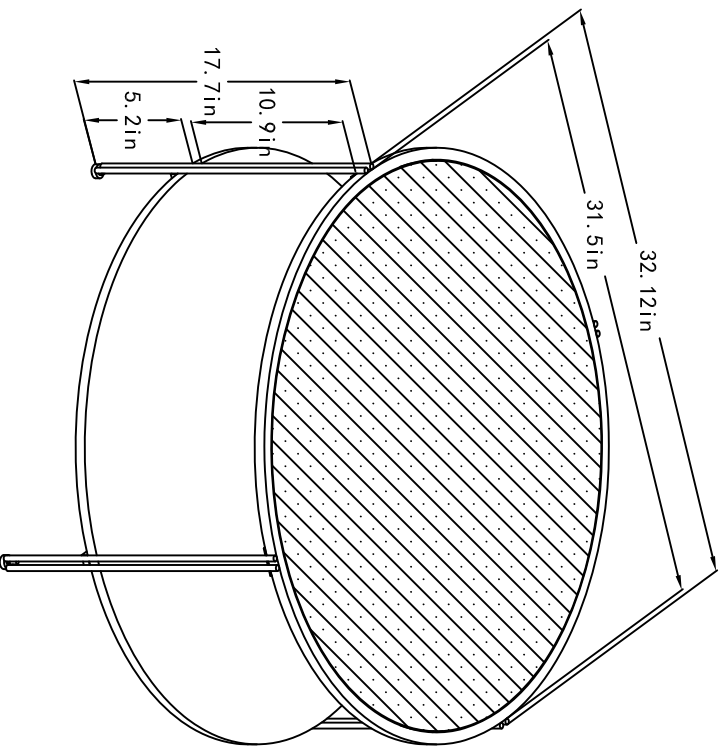

8250911COM Round Coffee Table

Wood Breakdown:
PB 42.1% ,Steel 21.8%,Glass 36.1%
Total storage: 4 cubic feet

Overall Product Size:
32.12" W x 32.12" D x17.7" H
81.6cm W x 81.6cm D x 45m H

Maximum Weight Capacities
Unit Weight: 27.72 lbs. (12.6kg)